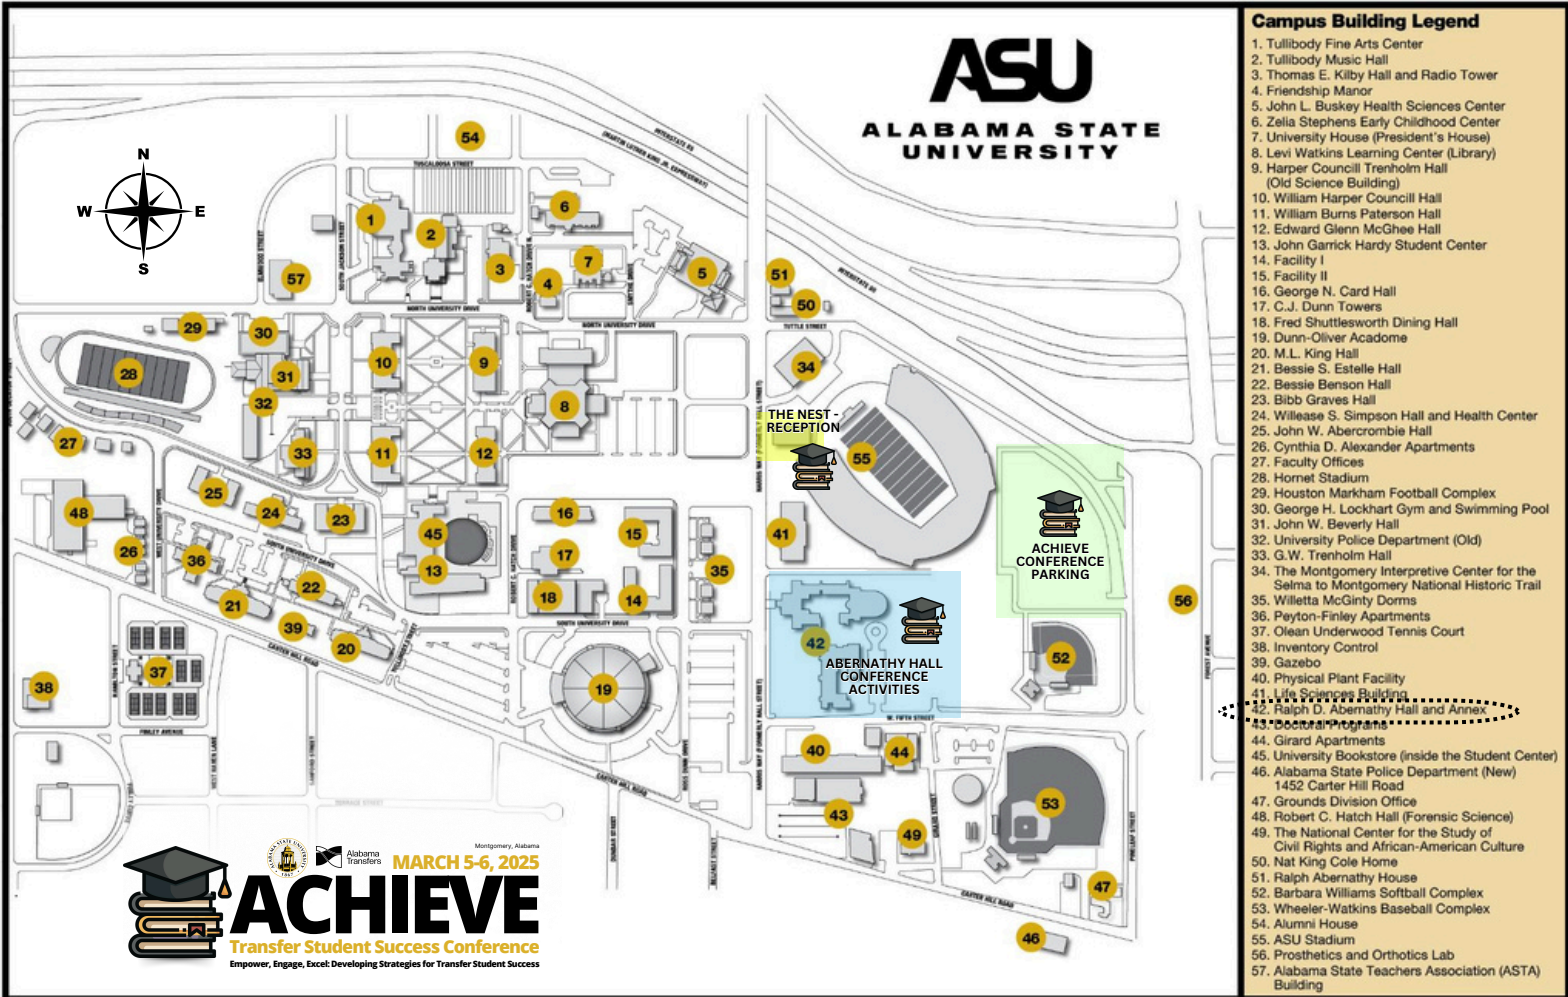

VIEW ENTERING PARKING LOT

Abernathy Hall is circled & The Nest is located on east side of upperdeck.