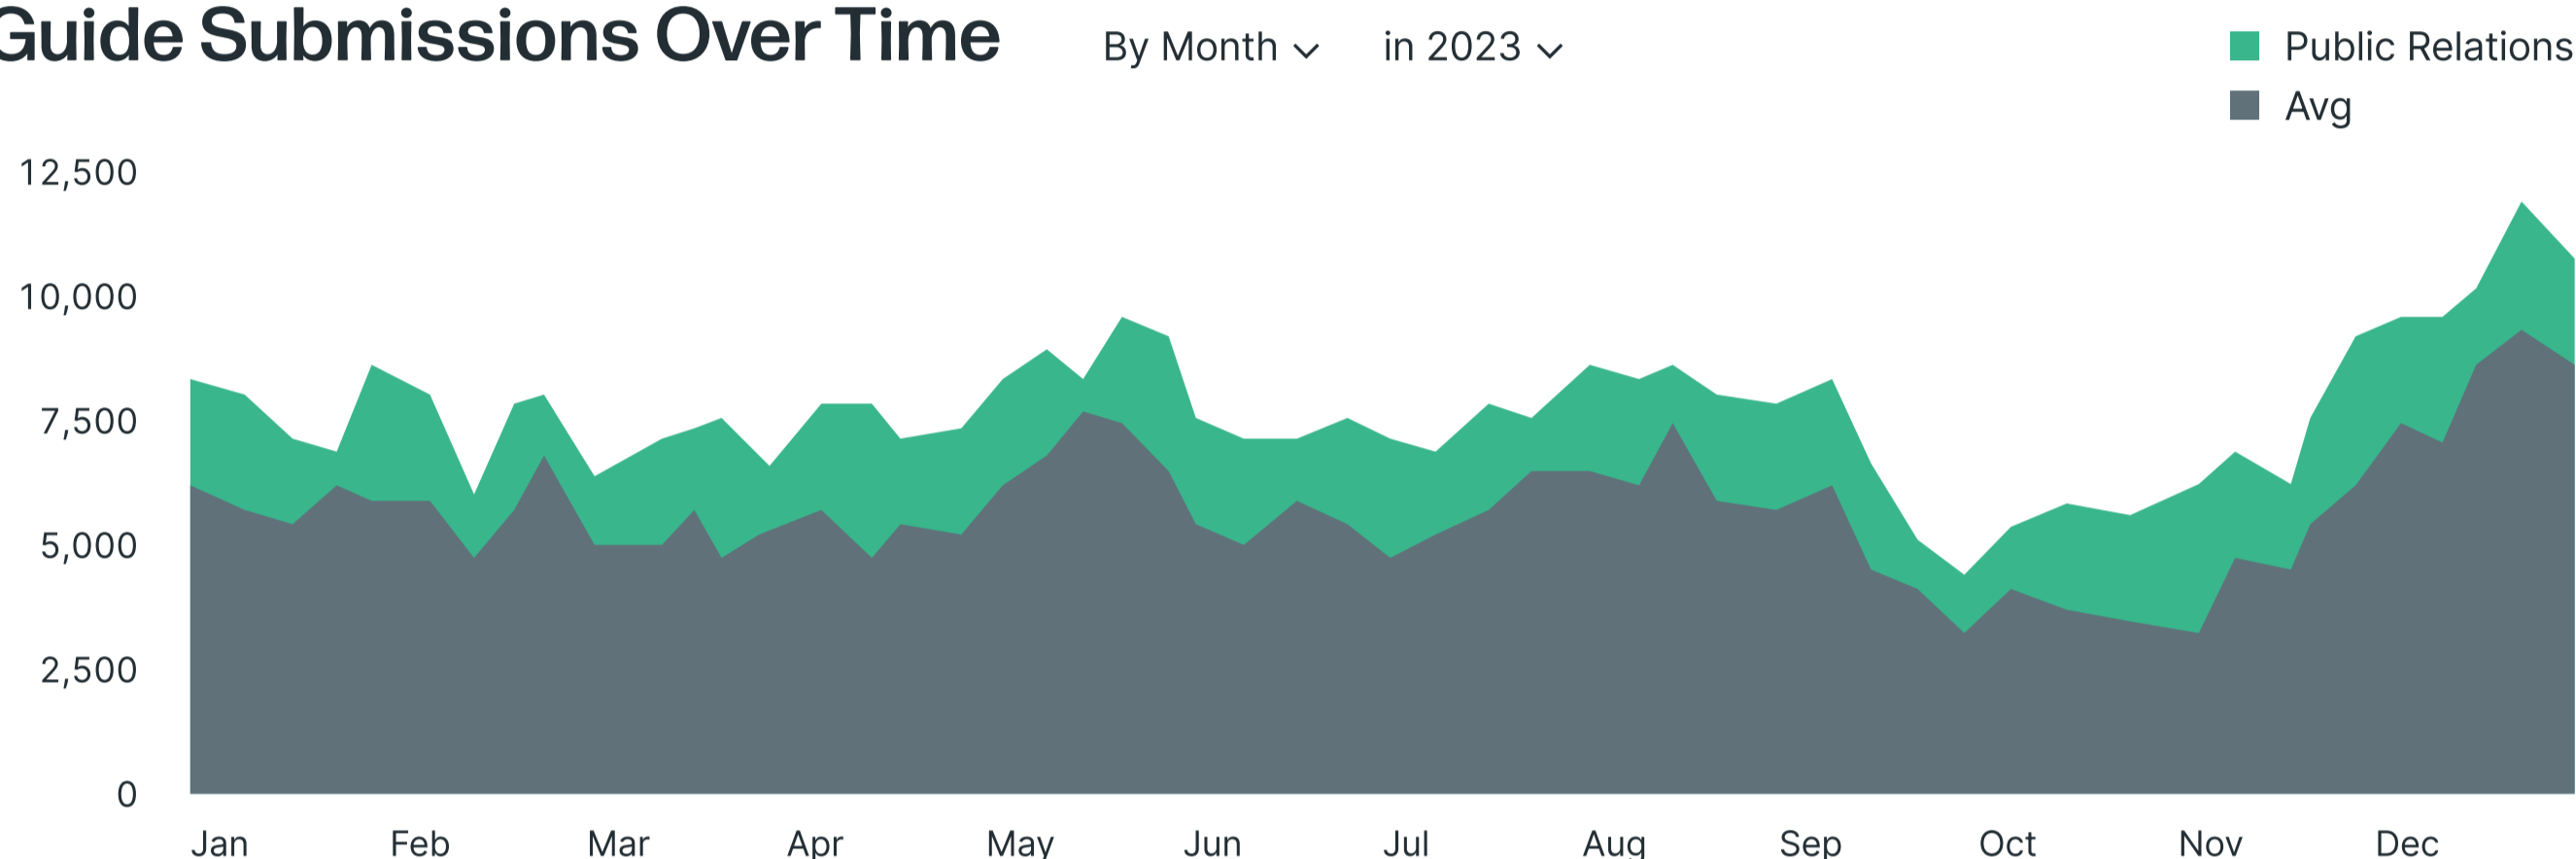

[View Submissions Dashboard](#) →

Guide Submissions Over Time

By Month ▾ in 2023 ▾

Guide Submissions by Target University

All years ▾ All months ▾

Guide Submissions by Source Community College

in 2023 ▾ All months ▾