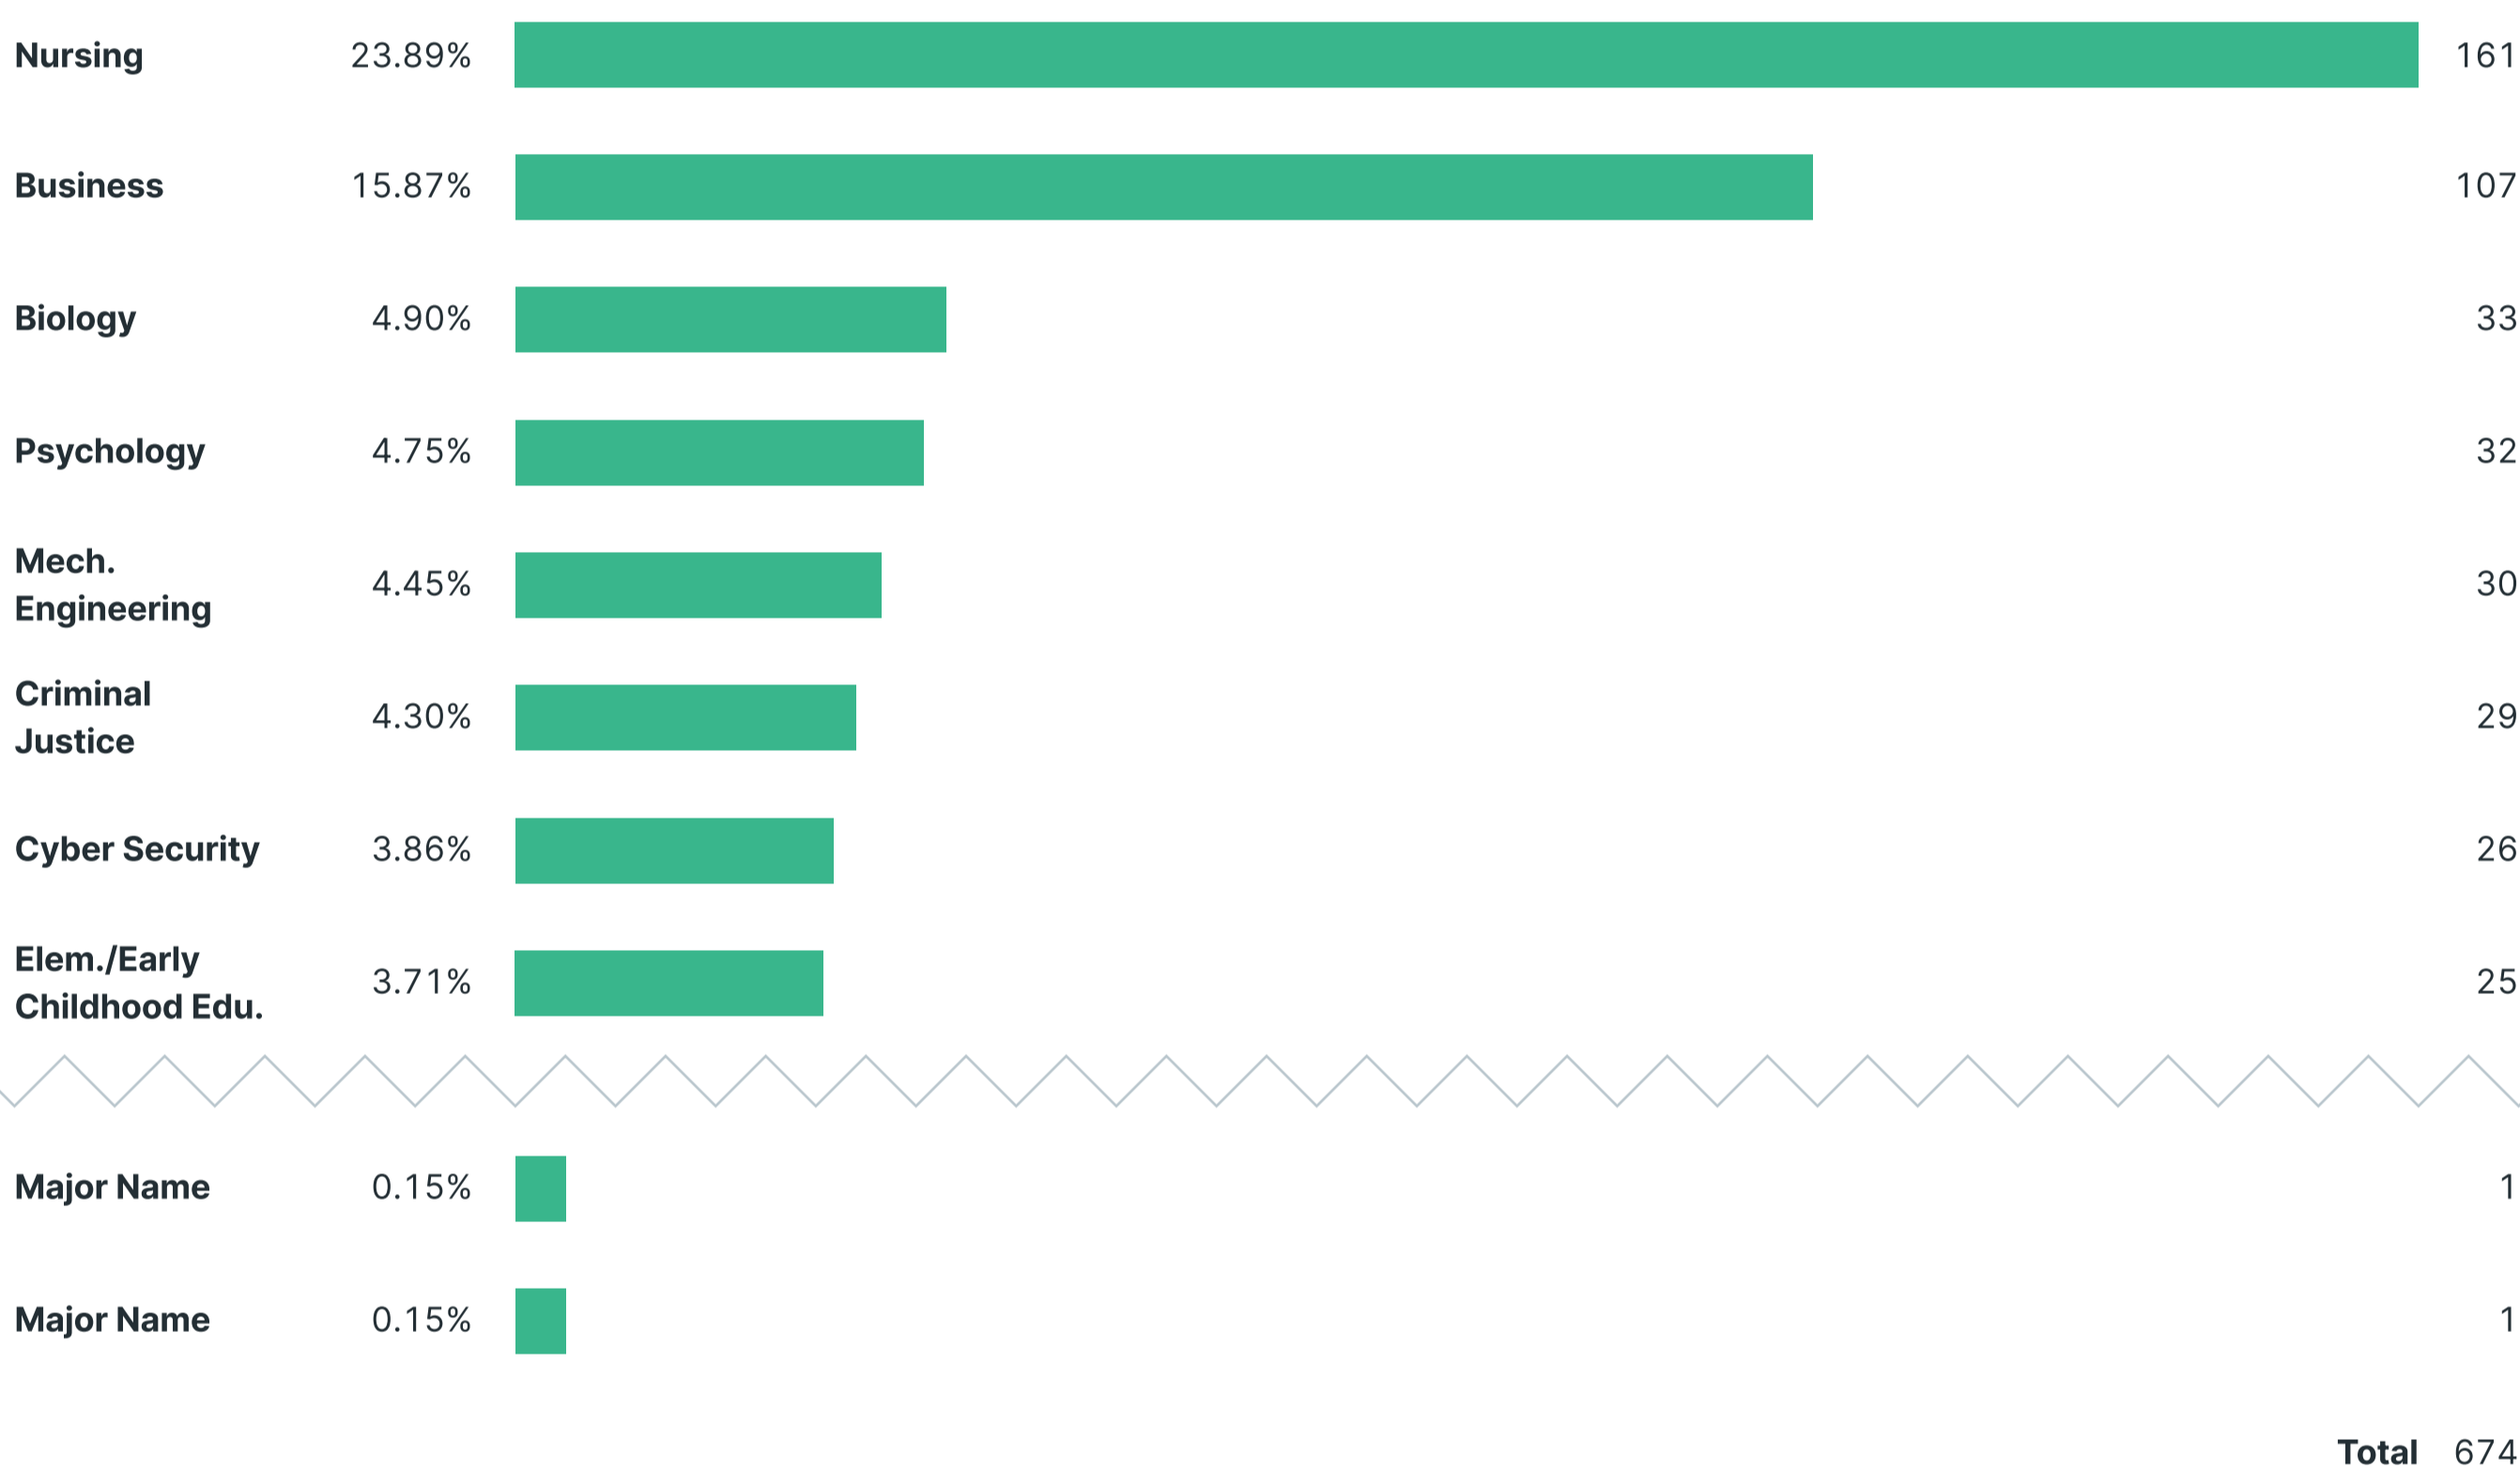

[View Submissions Dashboard →](#)

All Months ▾
All years ▾
(since Nov 2022)

Total guide submissions

123,456

Guide Submissions Over Time By Year ▾

Guide Submissions by Major in 2023 ▾ September ▾

Guide Submissions by Target University All years ▾ All months ▾