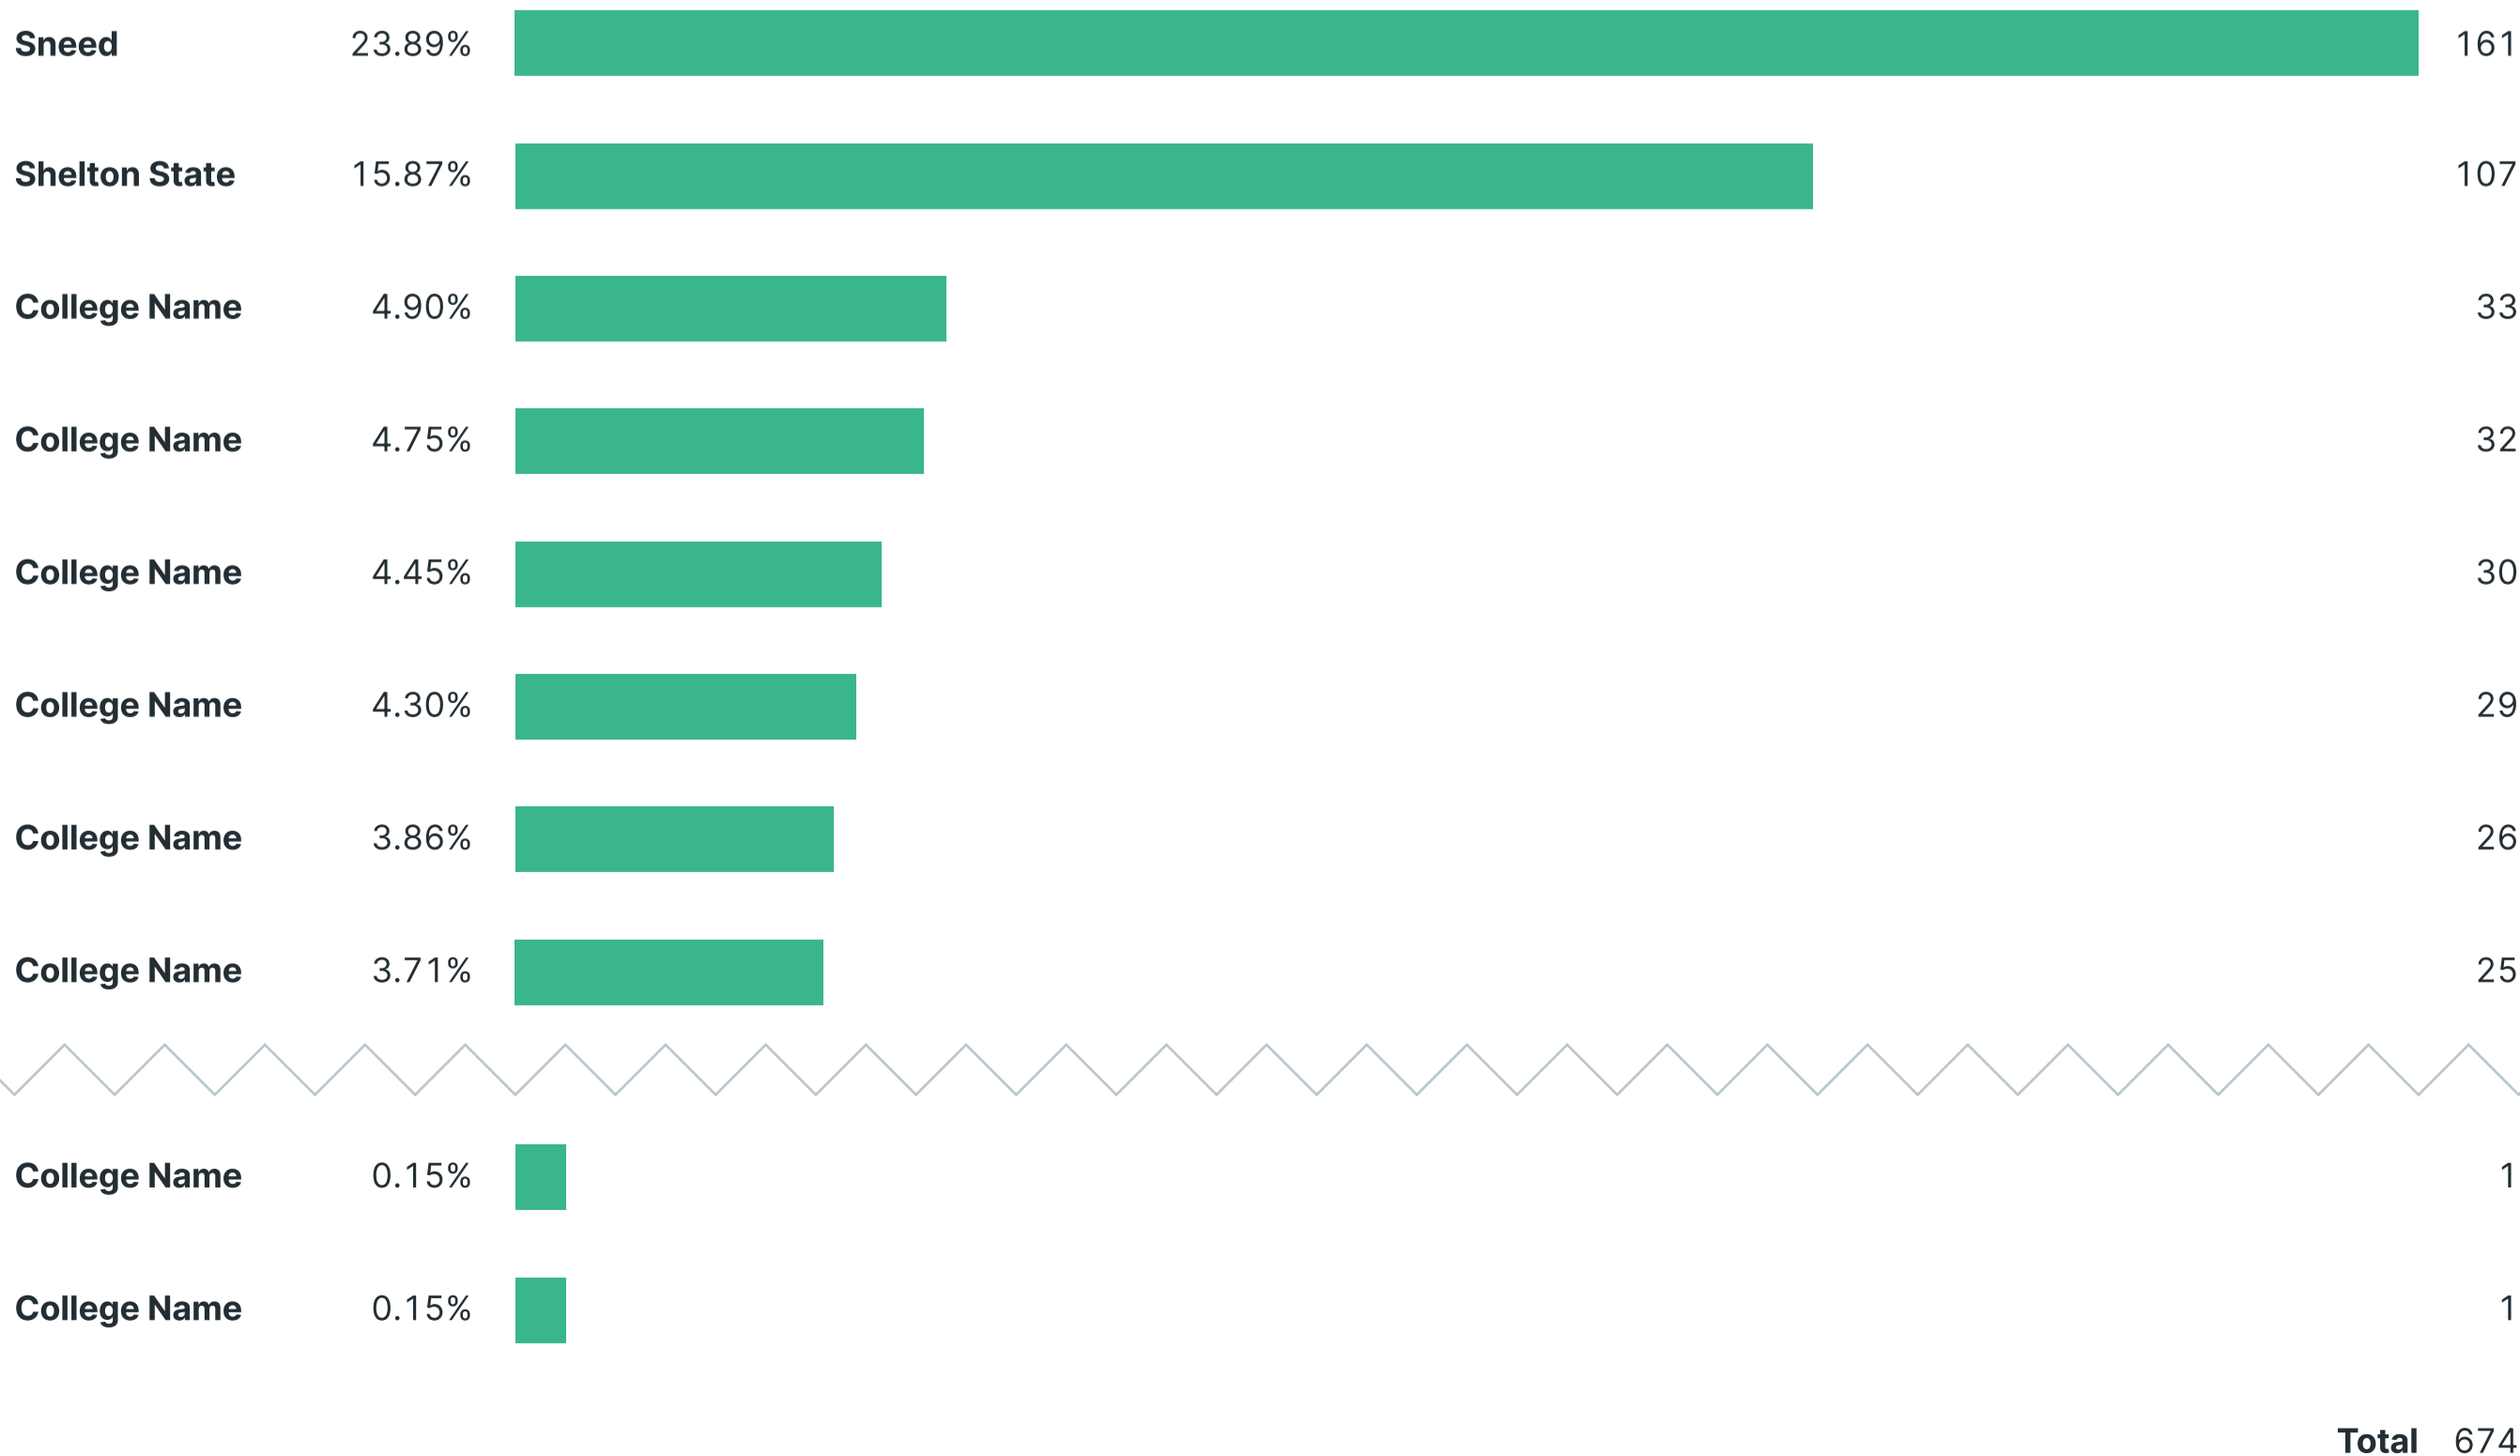

[View Submissions Dashboard](#) →

Guide Submissions Over Time

By Month ▾ in 2023 ▾

Guide Submissions by Target University

All years ▾ All months ▾

Guide Submissions by Source Community College

in 2023 ▾ All months ▾