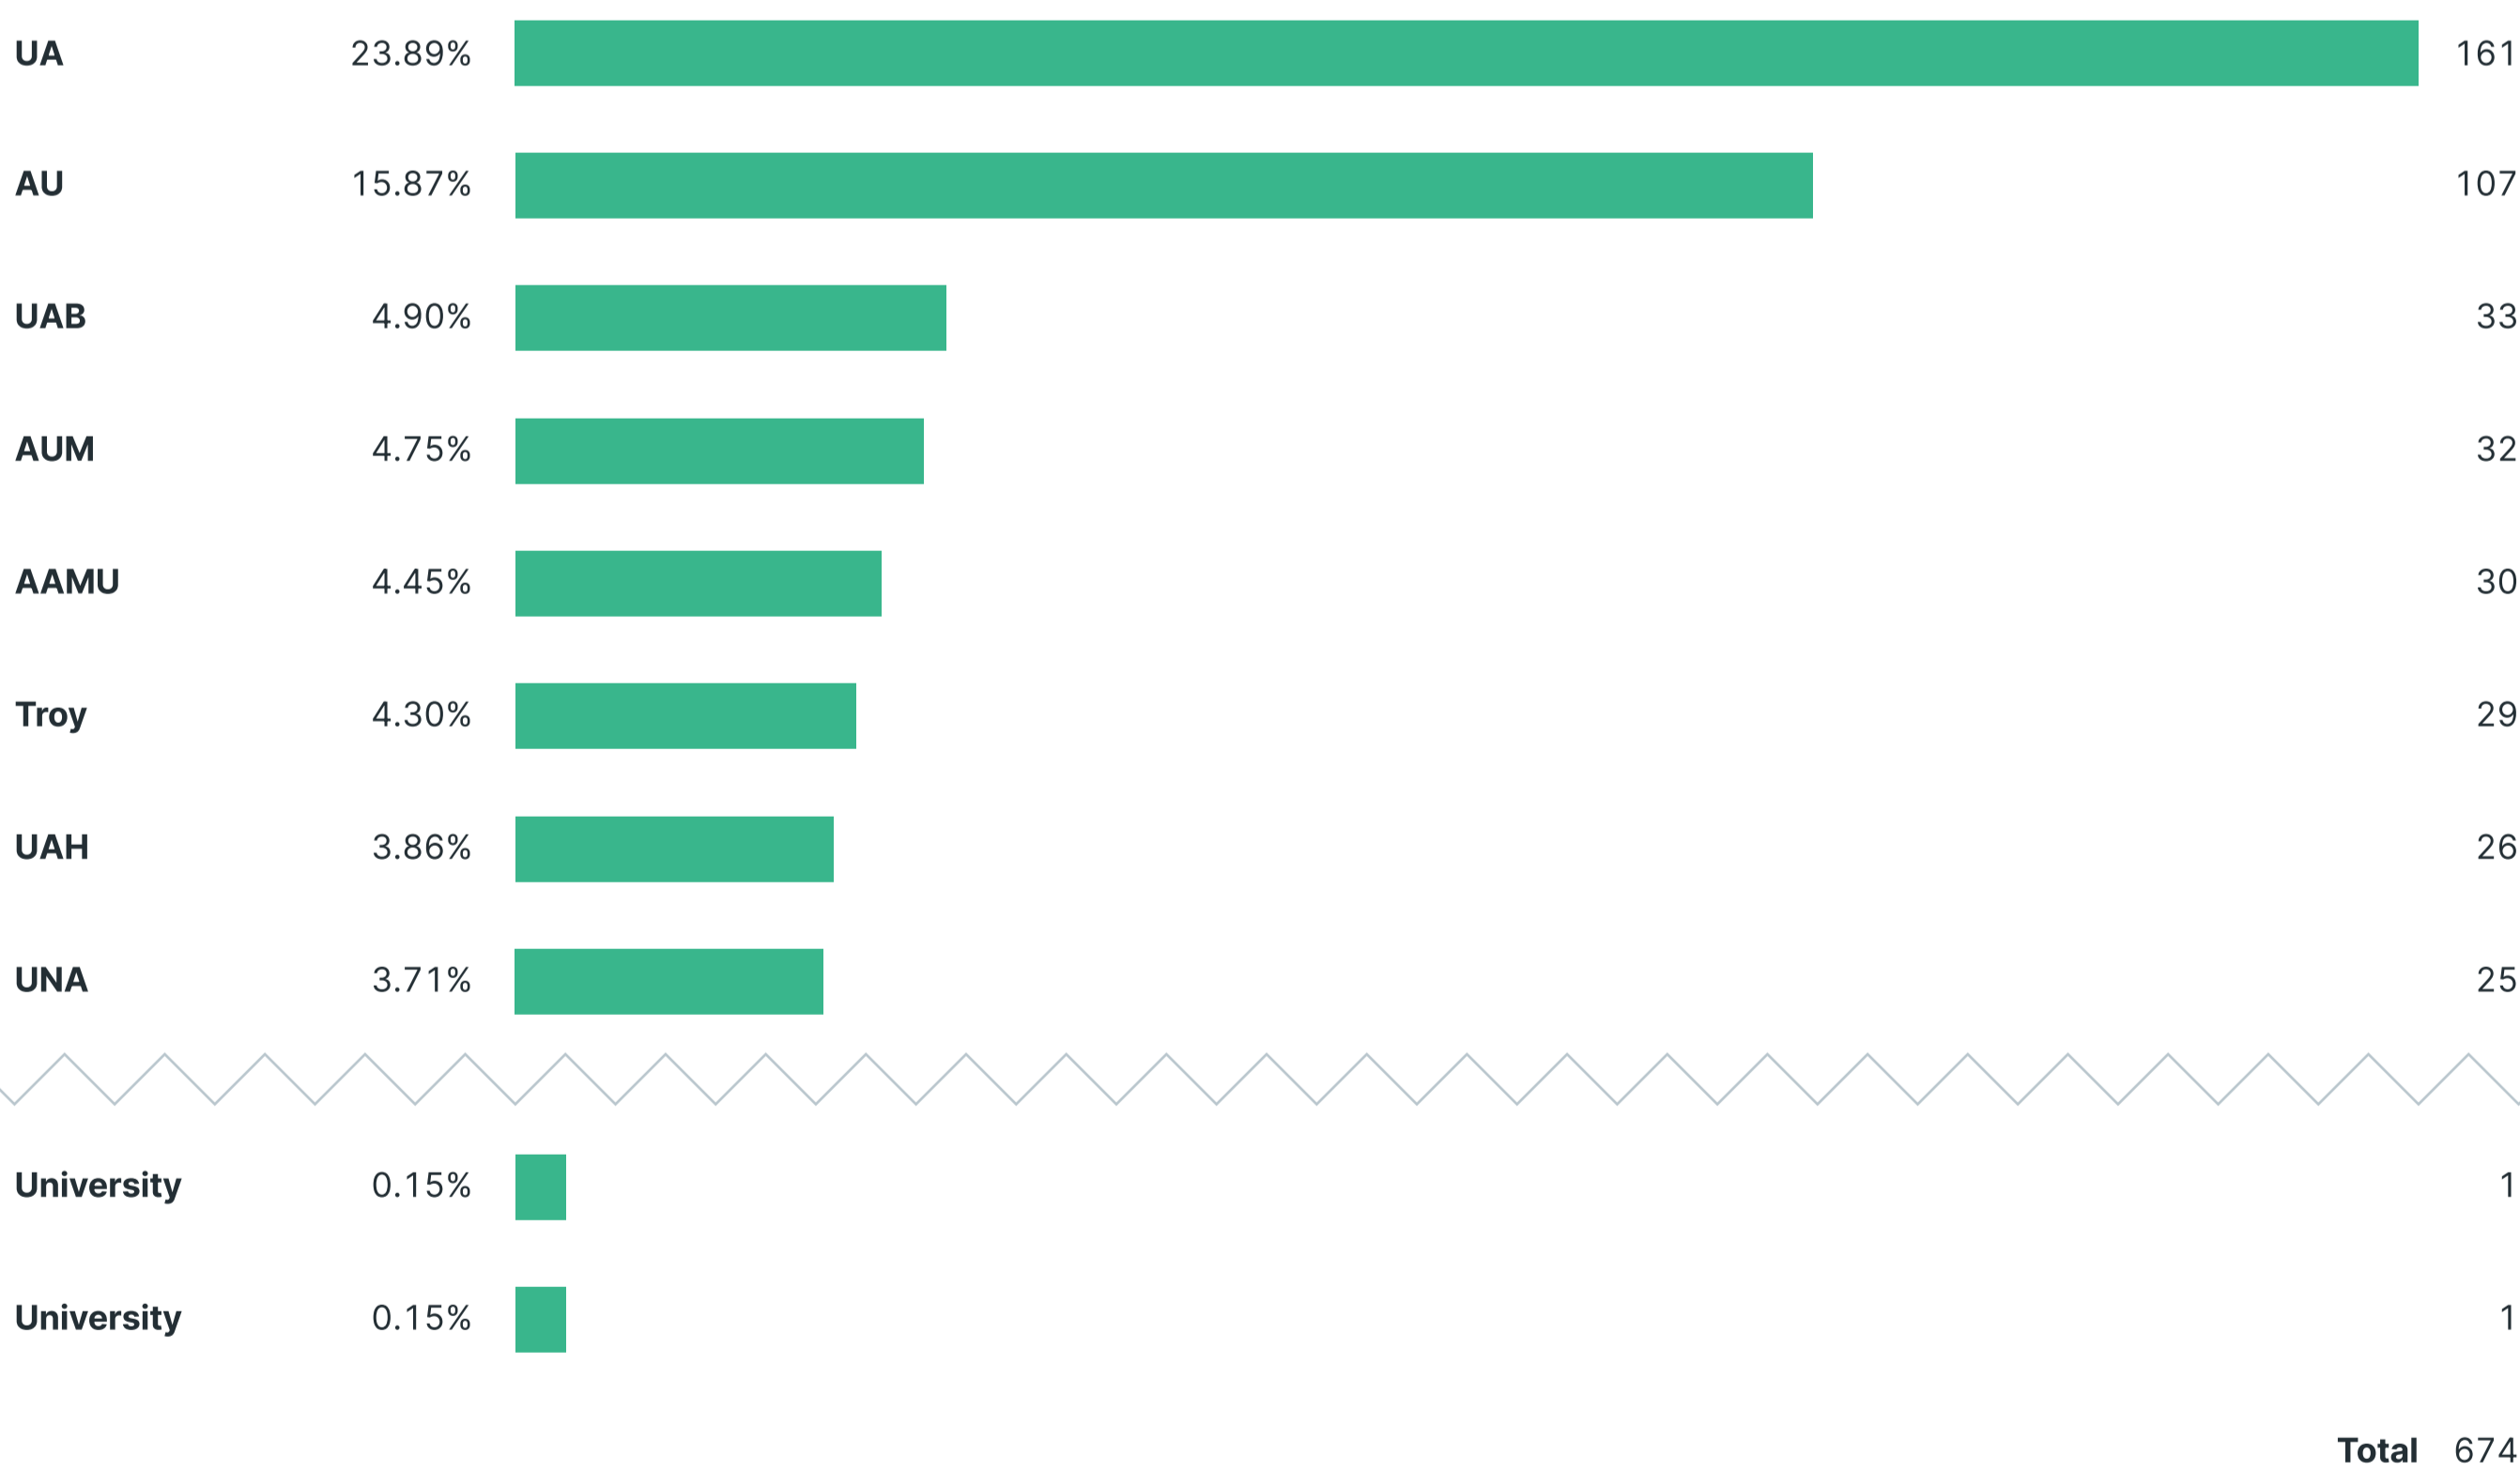

[View Submissions Dashboard →](#)

All Months ▾
All years ▾
(since Nov 2022)

Total guide submissions

123,456

Guide Submissions Over Time By Year ▾

Guide Submissions by Major in 2023 ▾ September ▾

Guide Submissions by Target University All years ▾ All months ▾