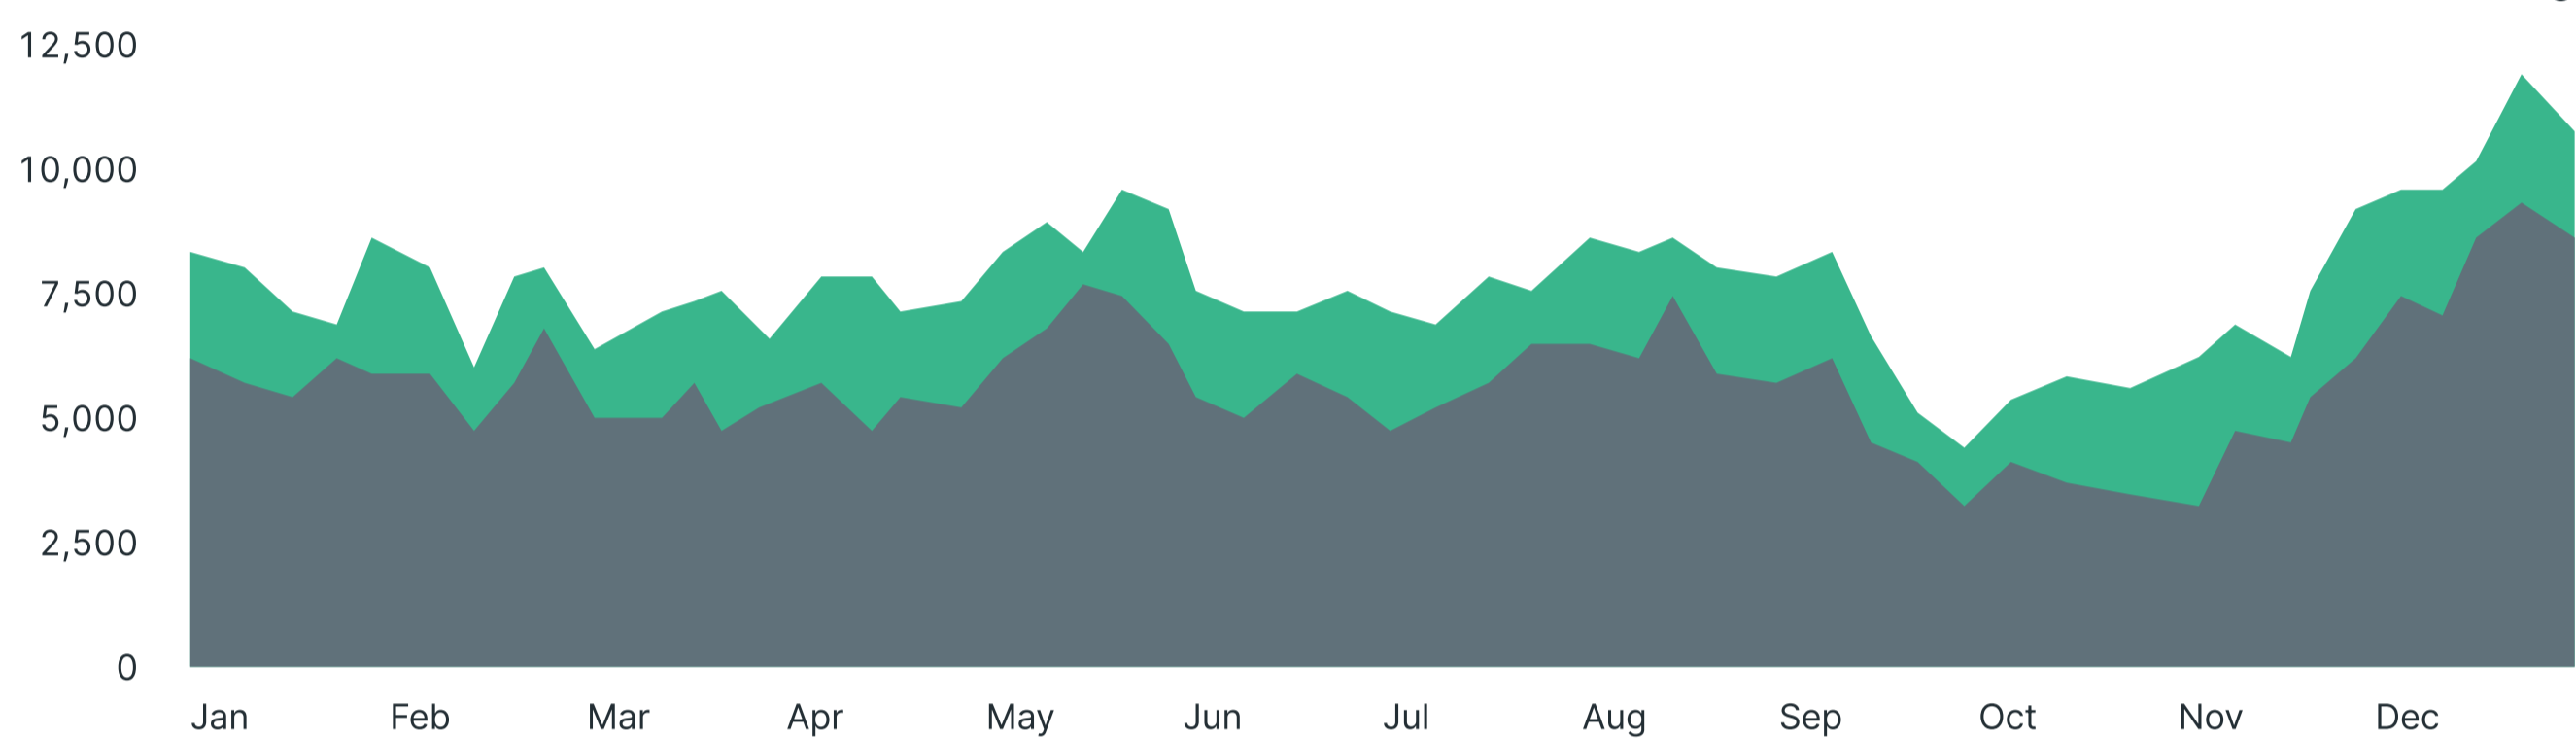

[View Submissions Dashboard](#) →

Guide Submissions Over Time

By Month ▾ in 2023 ▾

Guide Submissions by Major

in 2023 ▾ September ▾

Nursing	23.89%	161
Business	15.87%	107
Biology	4.90%	33
Psychology	4.75%	32
Mech. Engineering	4.45%	30
Criminal Justice	4.30%	29
Cyber Security	3.86%	26
Elem./Early Childhood Edu.	3.71%	25
Major Name	0.15%	1
Major Name	0.15%	1
Total		674