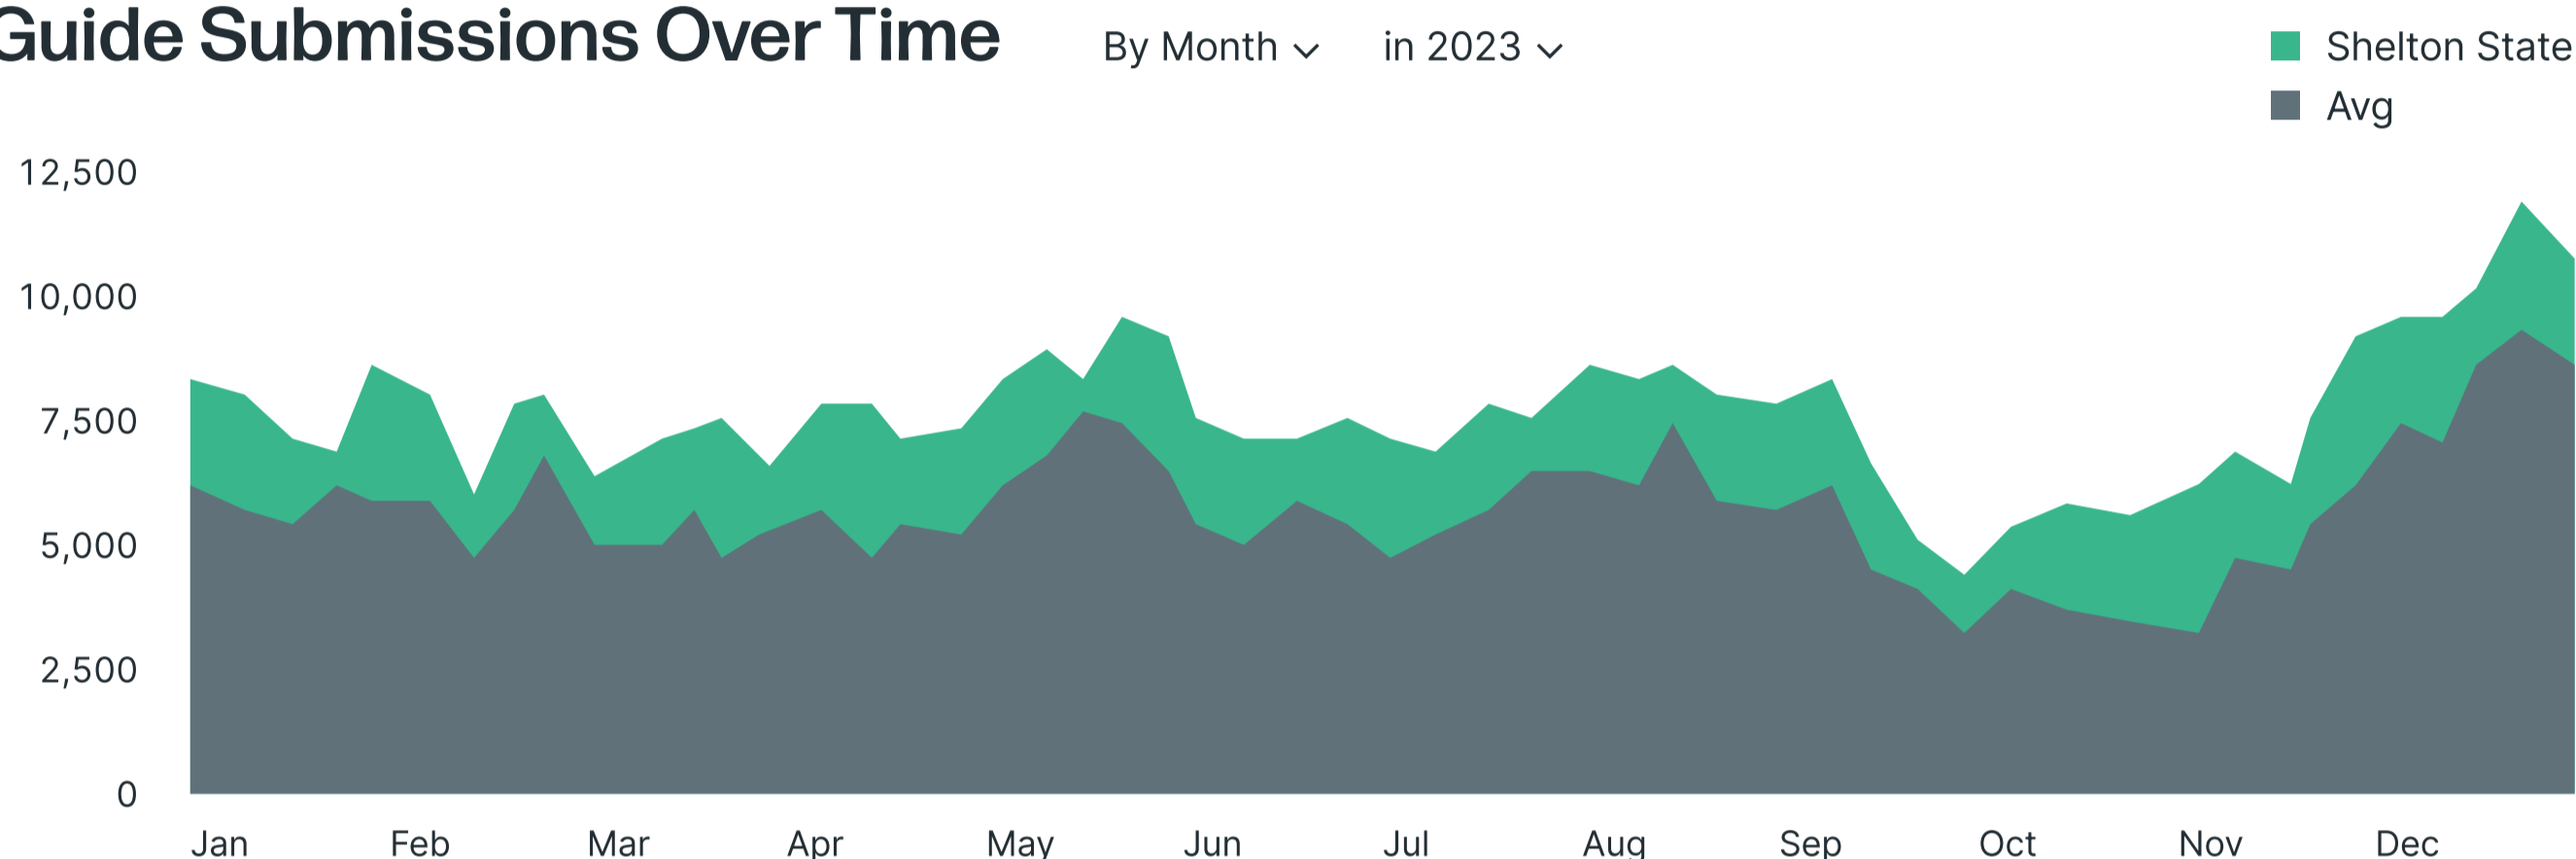

[View Submissions Dashboard](#) →

Guide Submissions Over Time

By Month ▾ in 2023 ▾

Guide Submissions by Major

in 2023 ▾ September ▾

Guide Submissions by Target University

All years ▾ All months ▾