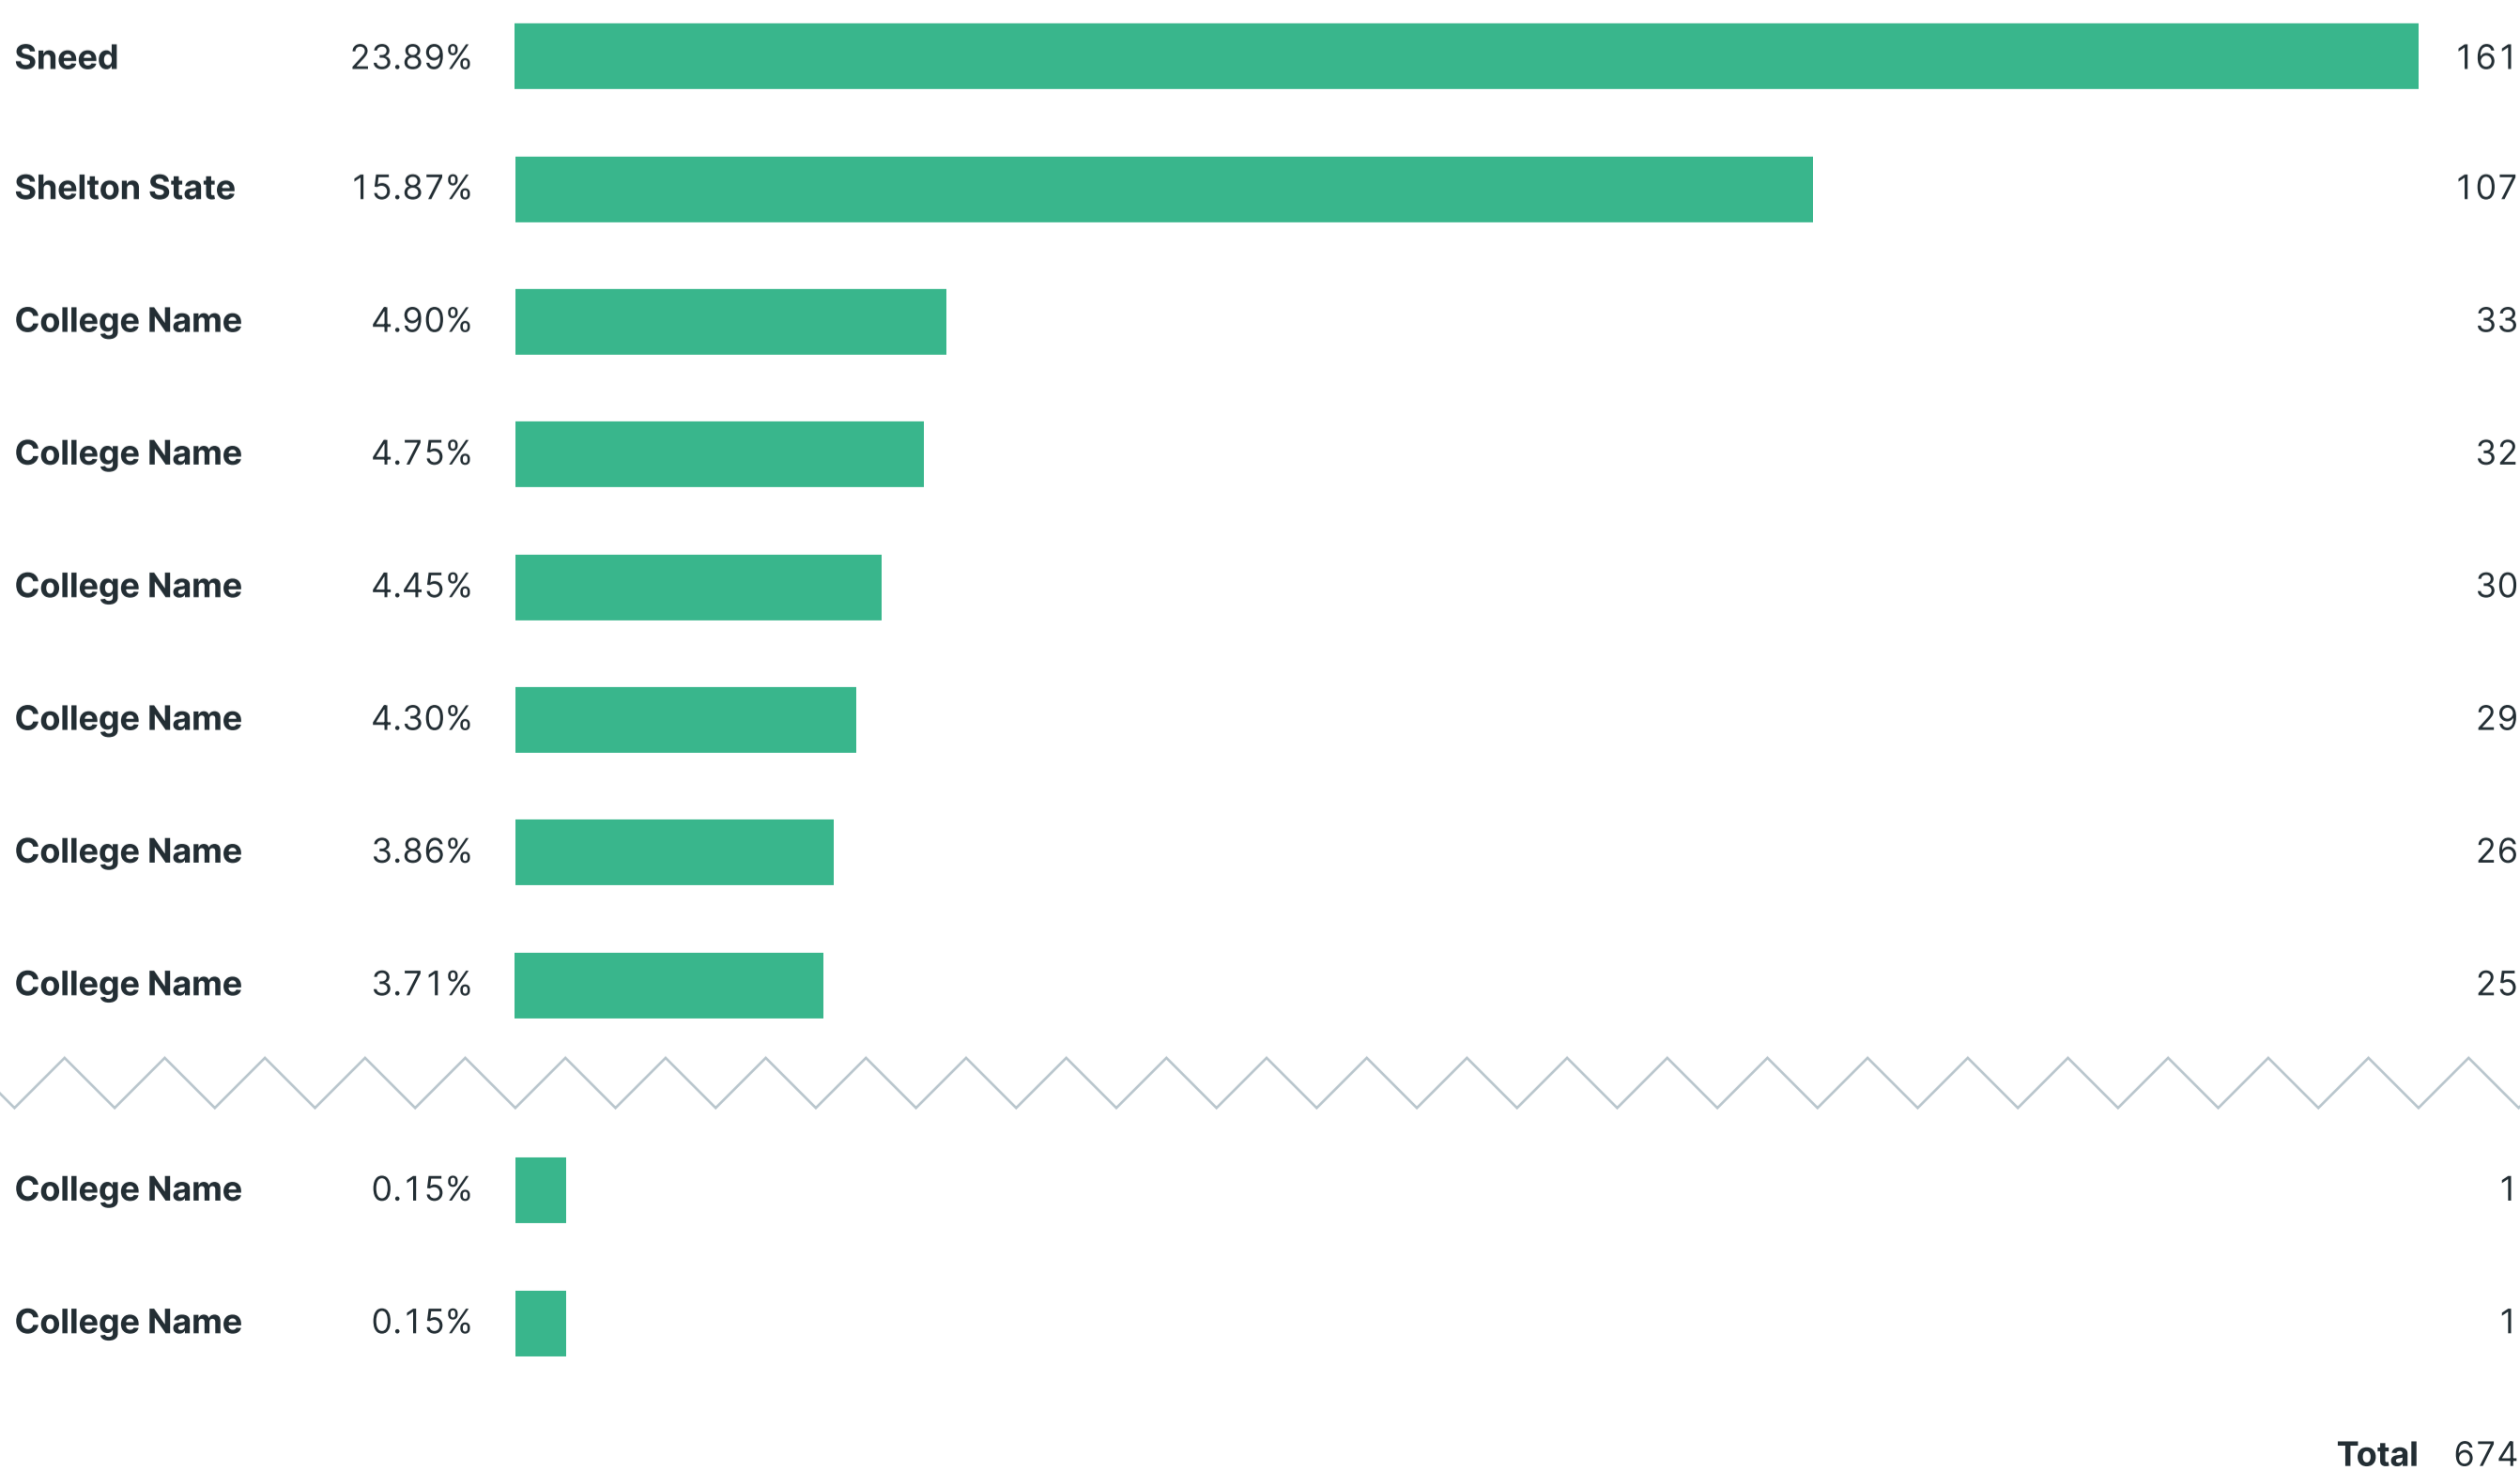

Guide Submissions by Source Community College in 2023 ▾ All months ▾