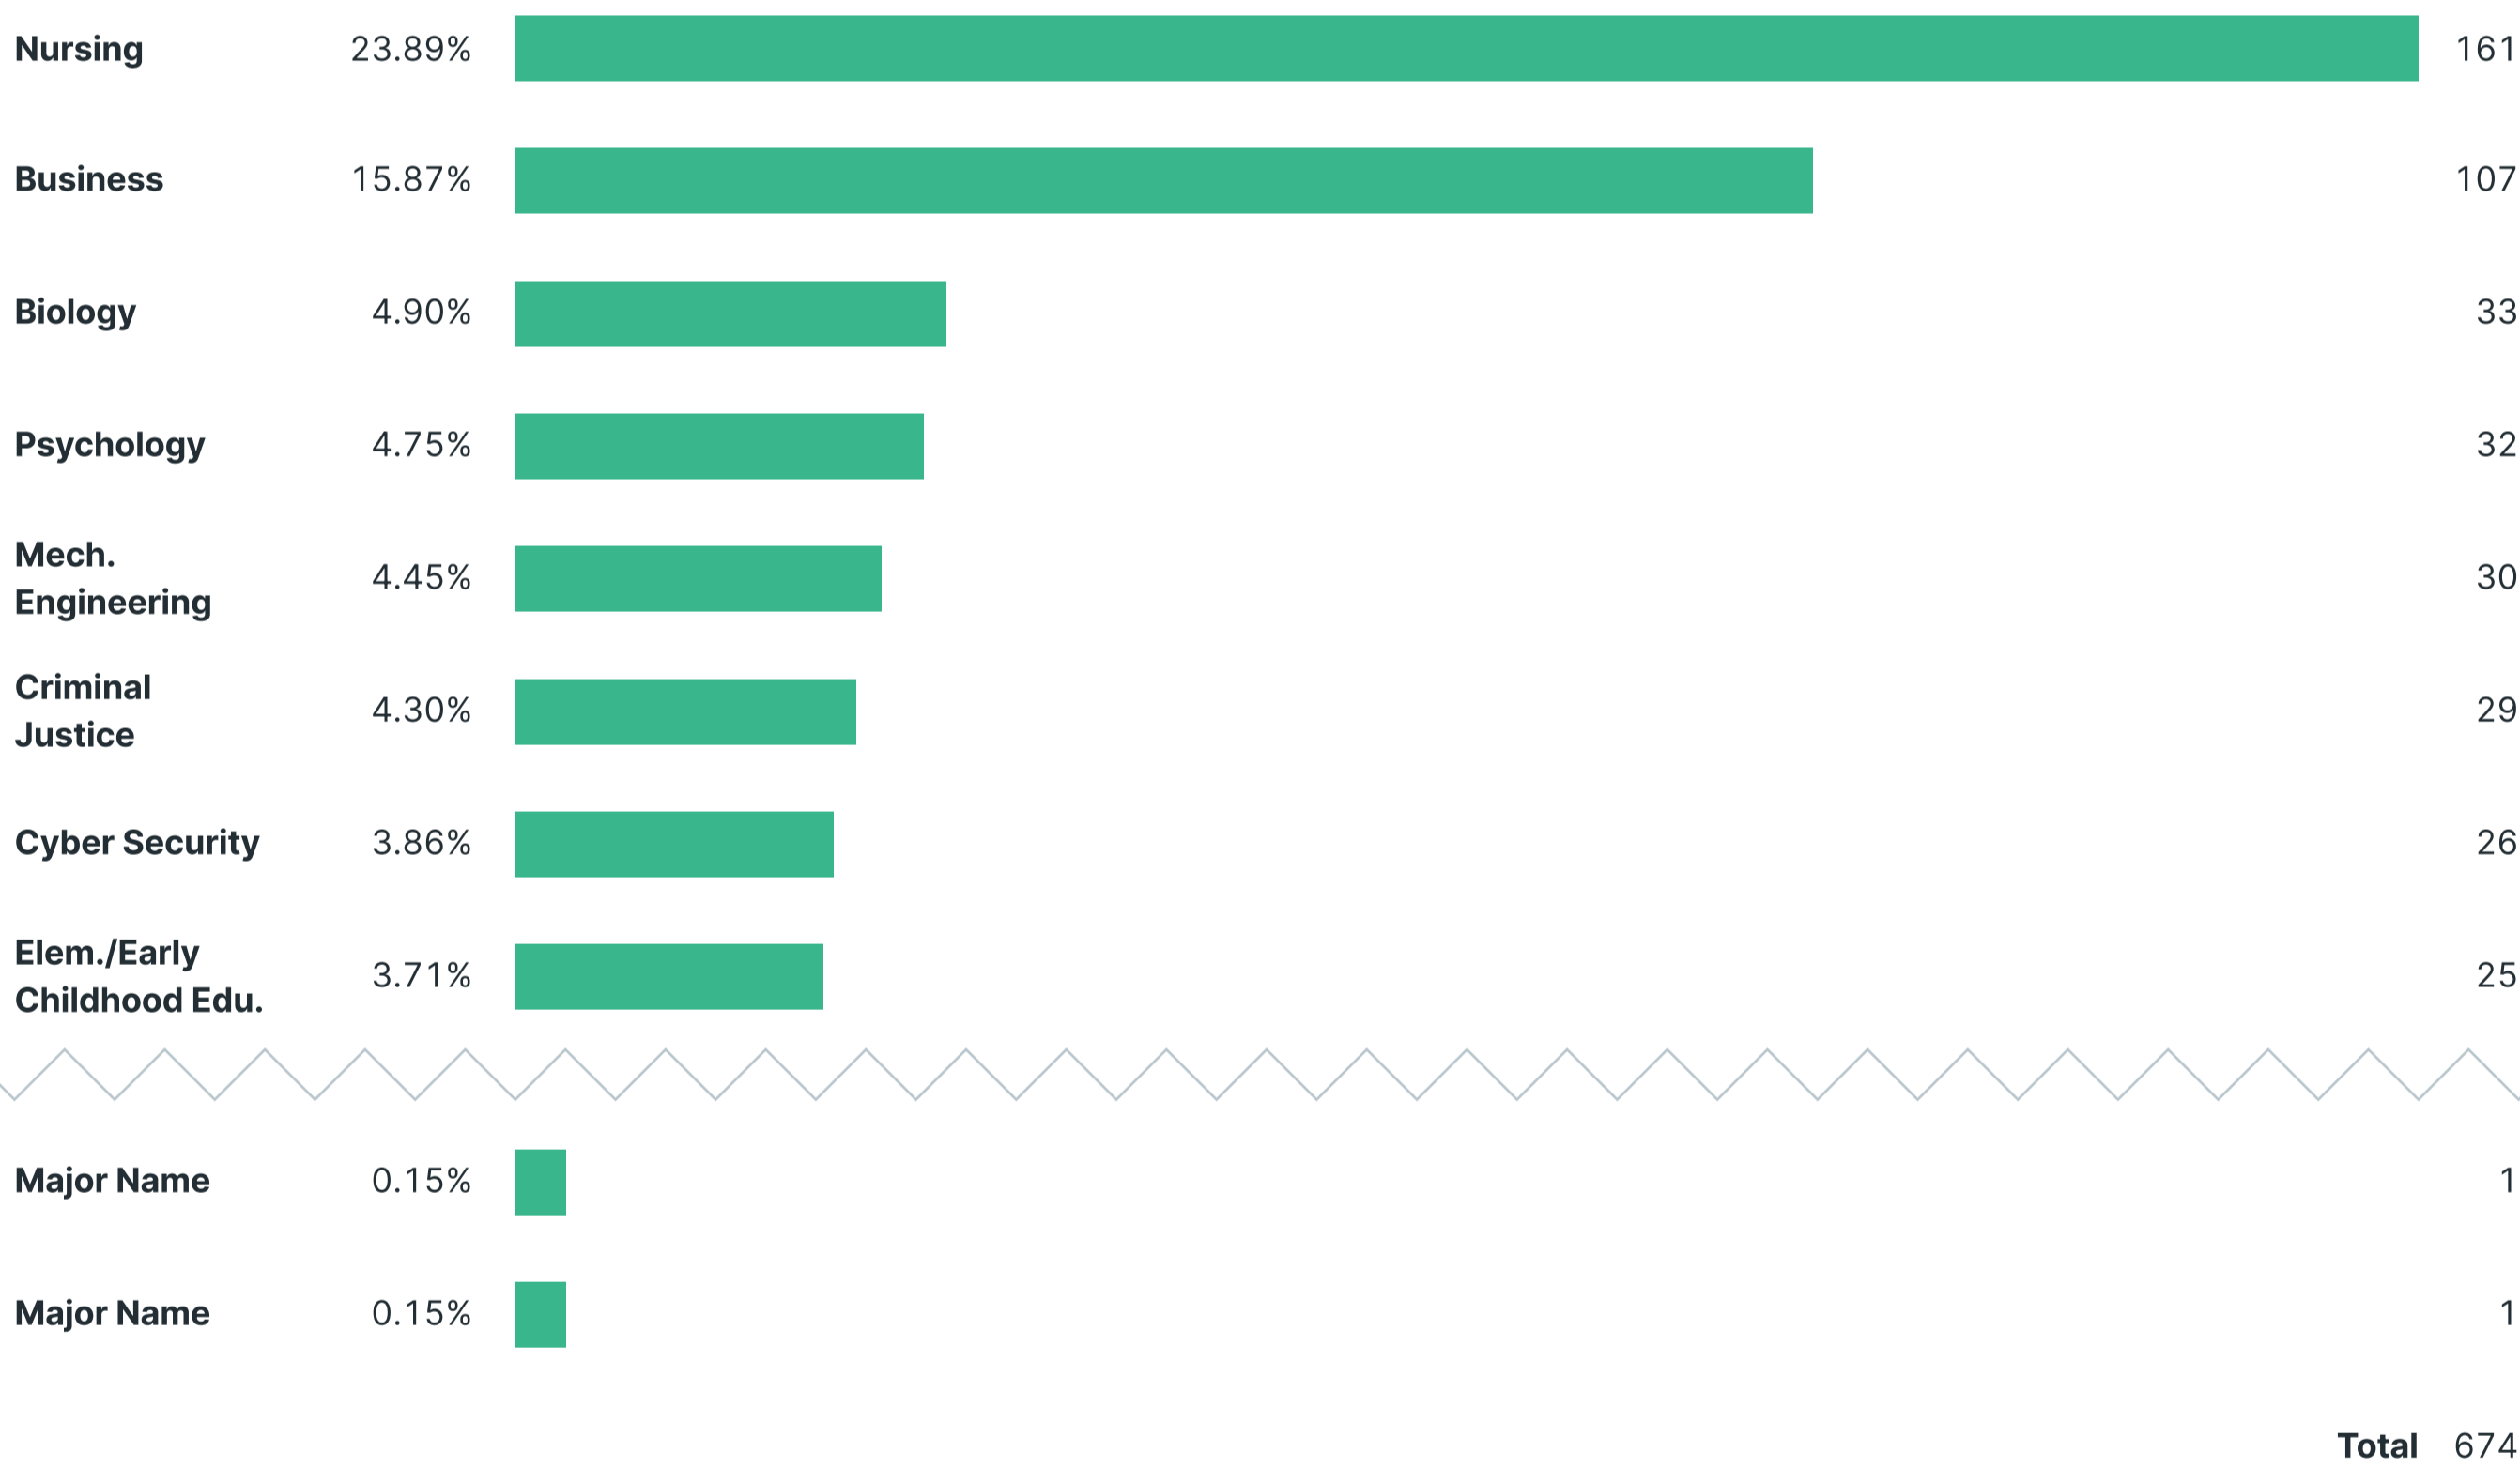

[View Submissions Dashboard](#) →

Guide Submissions Over Time

By Month ▾ in 2023 ▾

Guide Submissions by Major

in 2023 ▾ September ▾

Guide Submissions by Target University

All years ▾ All months ▾