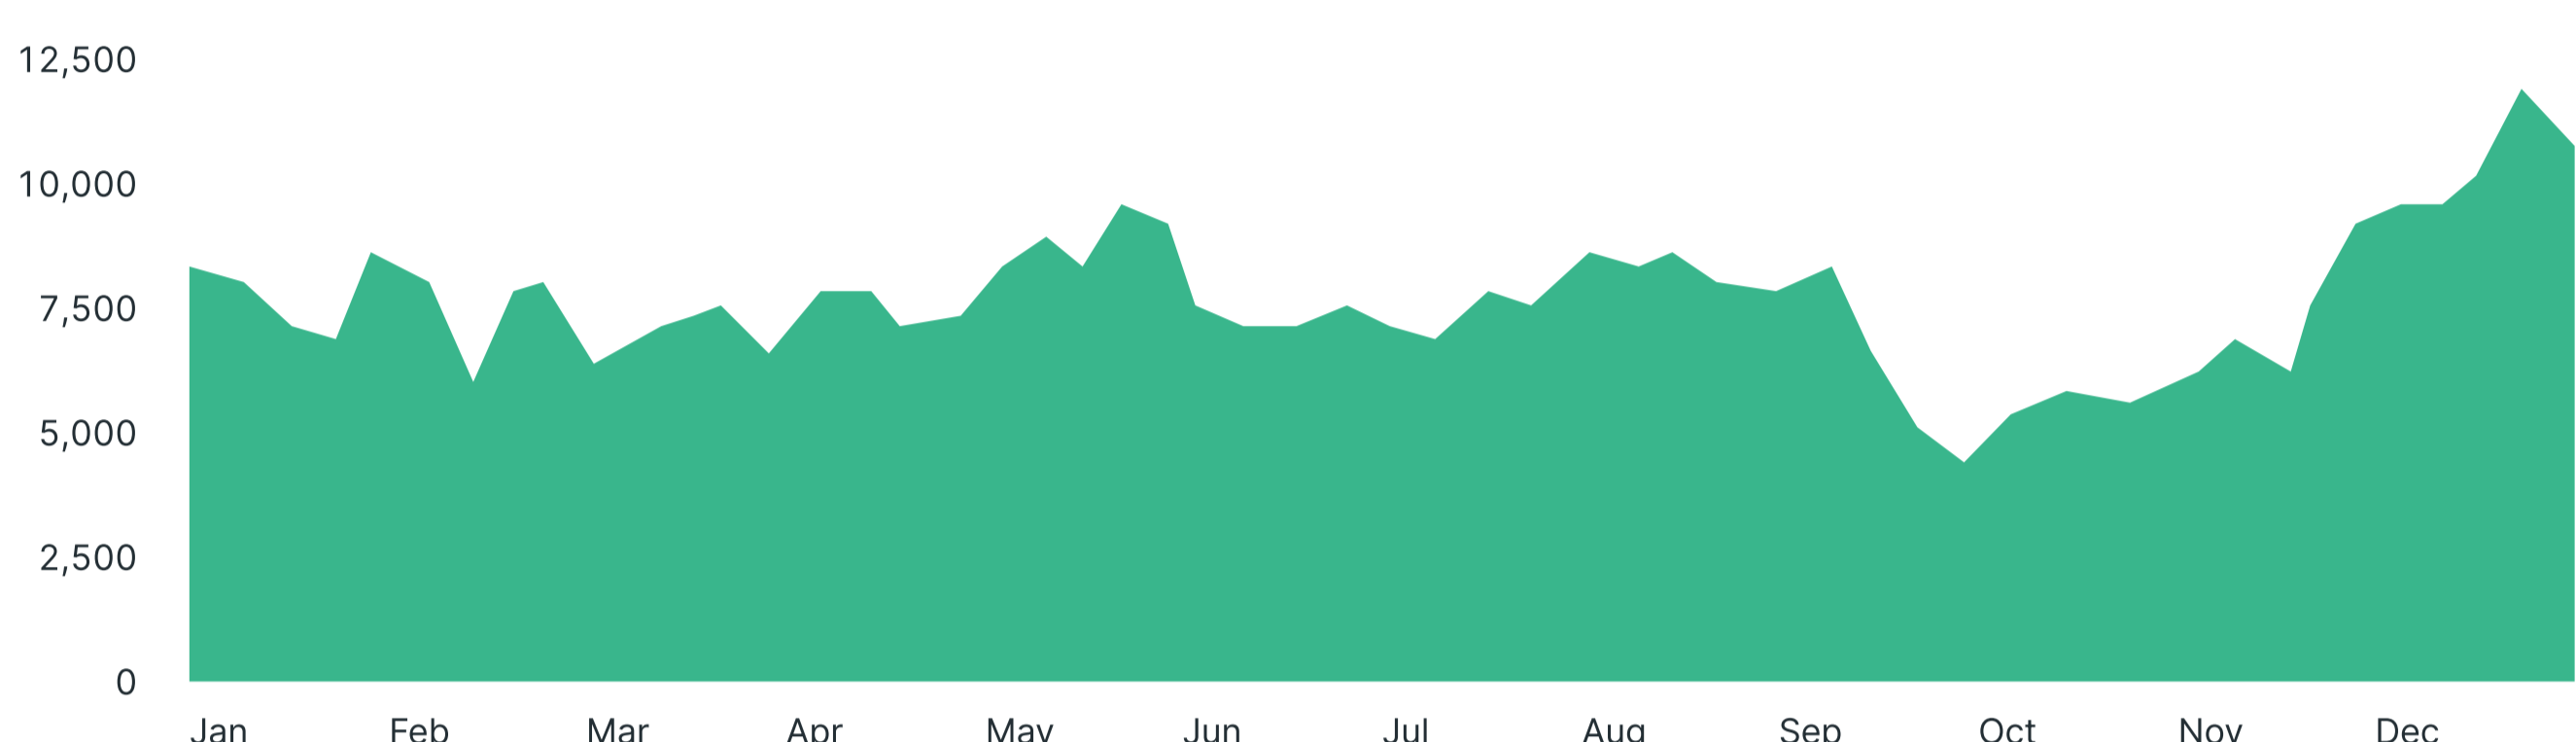

[View Submissions Dashboard →](#)

All Months ▾
All years ▾
(since Nov 2022)

Total guide submissions

123,456

Guide Submissions Over Time By Year ▾

Guide Submissions by Major in 2023 ▾ September ▾

Guide Submissions by Target University All years ▾ All months ▾