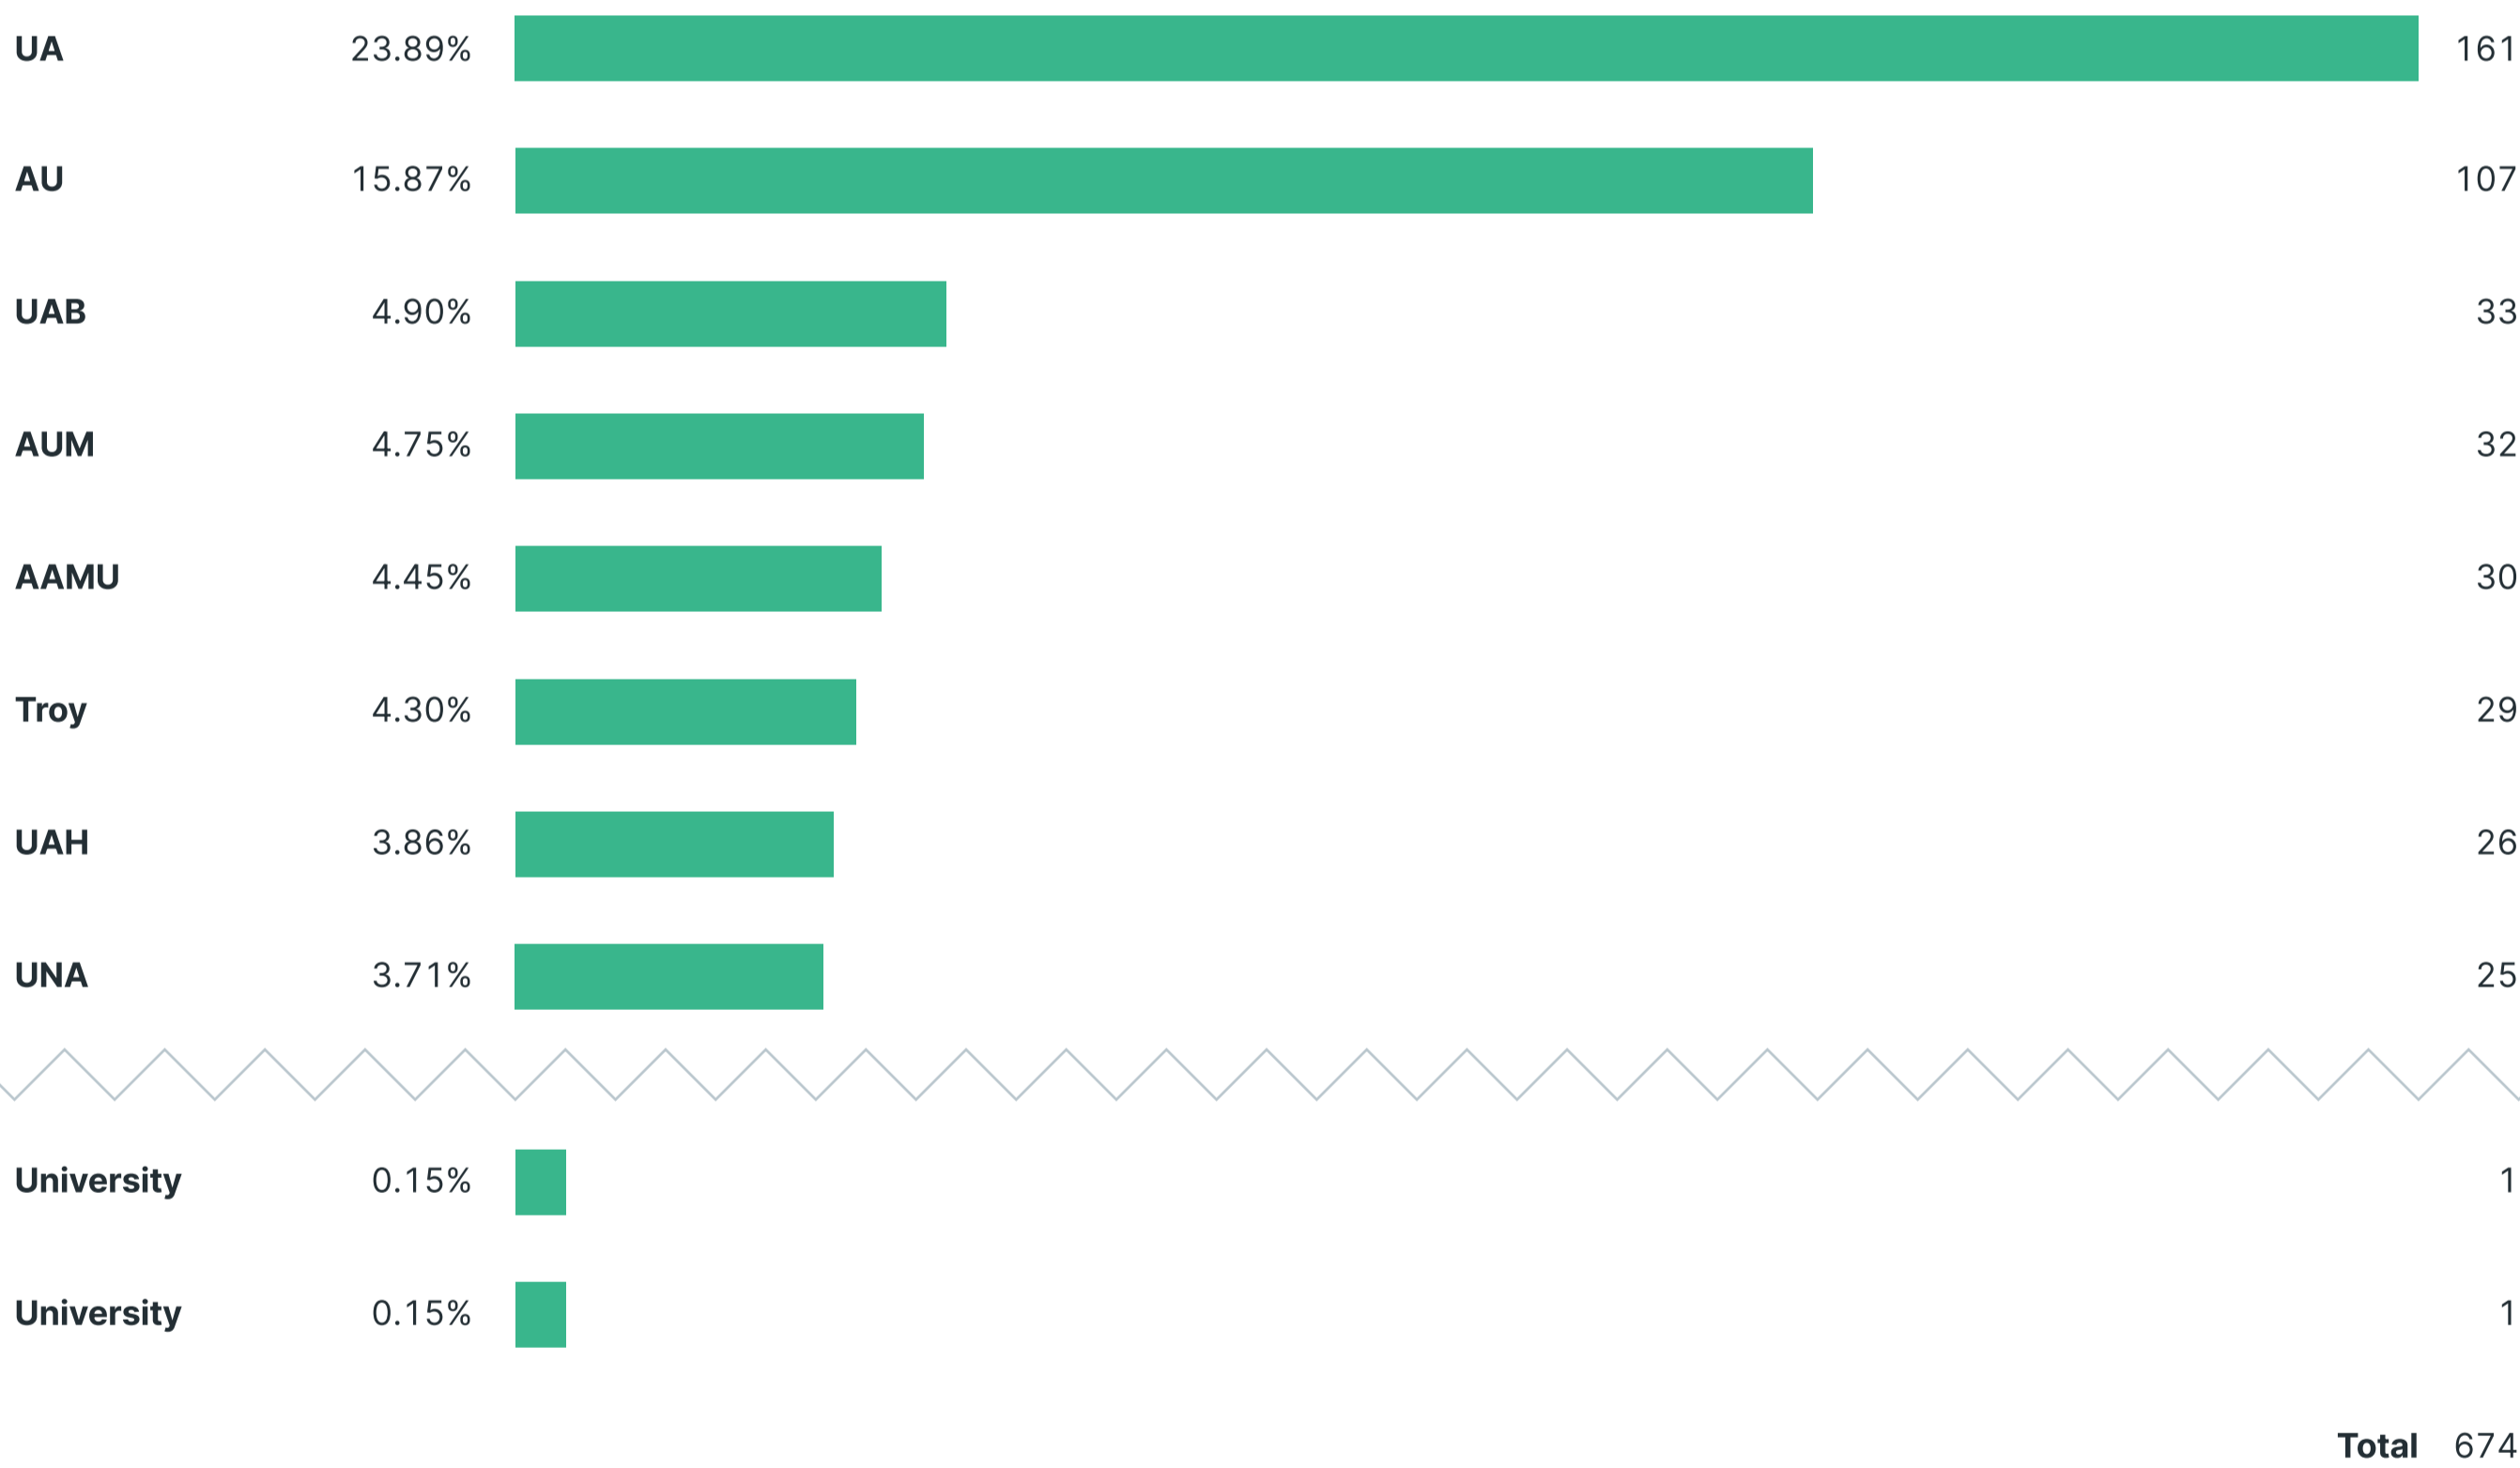

[View Submissions Dashboard](#) →

Guide Submissions Over Time

By Month ▾ in 2023 ▾

Guide Submissions by Target University

All years ▾ All months ▾

Guide Submissions by Source Community College

in 2023 ▾ All months ▾